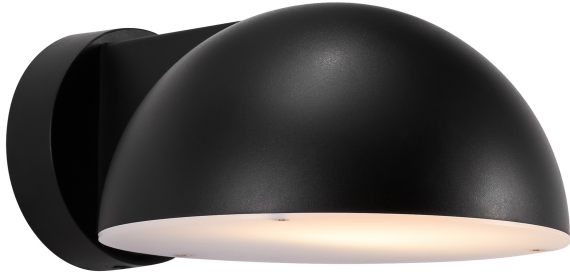

CLARSO | WALL LIGHT | BLACK

2418211003

nordlux®

Voltage (V): 220-240 Volt
IP degree: IP44
Maximum bulb wattage (W): 10W
Class (Class 1, Class 2, Class 3):
Class 2 (Double isolated)
Socket type: E27
Parallel connection: True

Primary material: Plastic
Secondary material: Plastic
Colour: Black

Height (cm): 10.5
Shade Diameter (cm): 19
Outdoor base dimension (cm):
10.5
Projection (cm): 23.8

EAN: 5704924017773
TUN: 2366809
Item Number: 2418211003
Pcs Per Master Carton: 3

Sales Box Height (cm): 25
Sales Box Width (cm): 20
Sales Box Depth (cm): 11.5
Sales Box Volume m³: 0.0058
Product net weight (kg): 0.3592

• Dark Sky Protection • Parallel connection possible

With a streamlined, modern design, the Clarso wall light by French designer Darrow will fit perfectly into most exterior designs. The lamp emits pleasant, downward-facing light that is perfect next to your front door, by your garage or by your terrace.