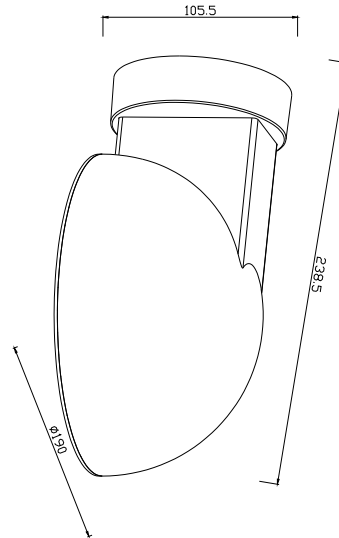

CLARSO | WALL LIGHT | BLACK

2418211003

nordlux®

Voltage (V): 220-240 Volt
IP degree: IP44
Maximum bulb wattage (W): 10W
Class (Class 1, Class 2, Class 3):
Class 2 (Double isolated)
Socket type: E27
Parallel connection: True

Primary material: Plastic
Secondary material: Plastic
Colour: Black

Height (cm): 10.5
Shade Diameter (cm): 19
Outdoor base dimension (cm):
10.5
Projection (cm): 23.8

EAN: 5704924017773
TUN: 2366809
Item Number: 2418211003
Pcs Per Master Carton: 3

Sales Box Height (cm): 25
Sales Box Width (cm): 20
Sales Box Depth (cm): 11.5
Sales Box Volume m³: 0.0058
Product net weight (kg): 0.3592

• Dark Sky Protection • Parallel connection possible

With a streamlined, modern design, the Clarso wall light by French designer Darrow will fit perfectly into most exterior designs. The lamp emits pleasant, downward-facing light that is perfect next to your front door, by your garage or by your terrace.